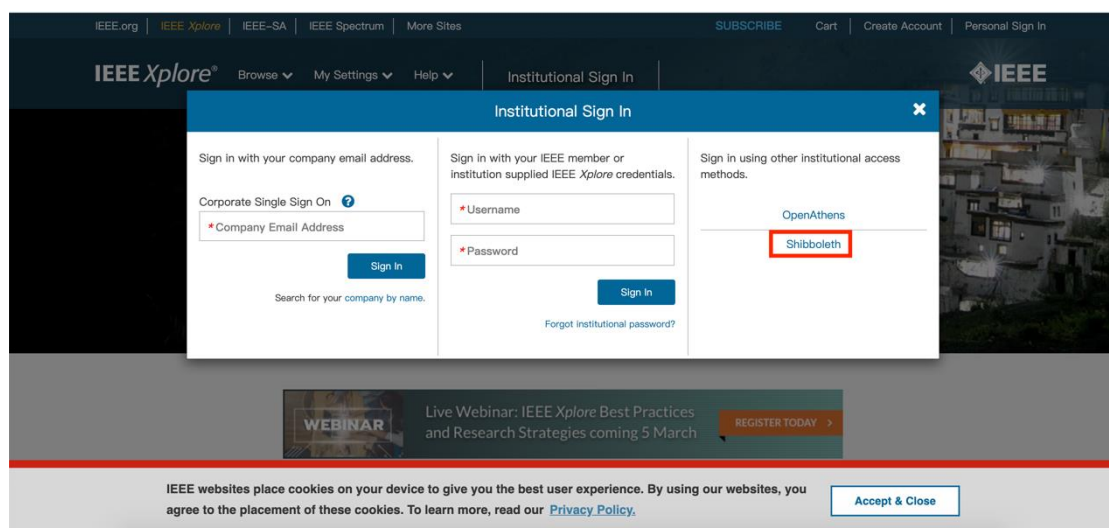

Welcome back. Please log in.

Form for logging in. It includes fields for Email and Password, a Log in button, and a link for forgotten passwords. Below the login fields, there are three options: "Log in using a corporate account", "Log in via Shibboleth or Athens" (circled in red), and "Problems logging in?".

3) 在 Log in via Shibboleth 上面的“Select your institution”输入：“University of Shanghai for Science and Technology”

- 4) 进入上海理工大学登录页面，输入我校统一身份认证的用户名、密码。验证成功后，即可访问 SpringerLink 文献资源。

5. IEEE

- 1) 点击 <https://ieeexplore.ieee.org/> 登录 IEEE Xplore 平台，选择页面上方的“Institutional Sign In”。

2) 点击 Shibboleth。

3) 在弹出的界面，查找“University of Shanghai for Science and Technology”或在检索框内输入“University of Shanghai for Science and Technology”进行检索。

4) 进入上海理工大学登录页面，输入我校统一身份认证的用户名、密码。验证成功后，即可访问 EBSCO 的文献资源。

账号

密码

不保存账号信息

清除历史授权信息

登录

6. EBSCO

- 1) 在浏览器地址栏中输入平台域名 <https://search.ebscohost.com/>； 点击 Institutional Login。

A screenshot of the EBSCO Sign In page. At the top, it says 'EBSCO' and 'EBSCO Support Site'. Below that is a 'Sign In' section. There is a 'Sign in with Google' button. Below that is an 'Or' separator. Then there are input fields for 'User ID' and 'Password'. Below these is a blue 'Sign In' button. Underneath the blue button is a red-bordered box containing the text 'Institutional Login'. Below that is the text 'OpenAthens Login'. At the bottom of the page, there is a small red text notice: 'Important User Information: Remote access to EBSCO's'.