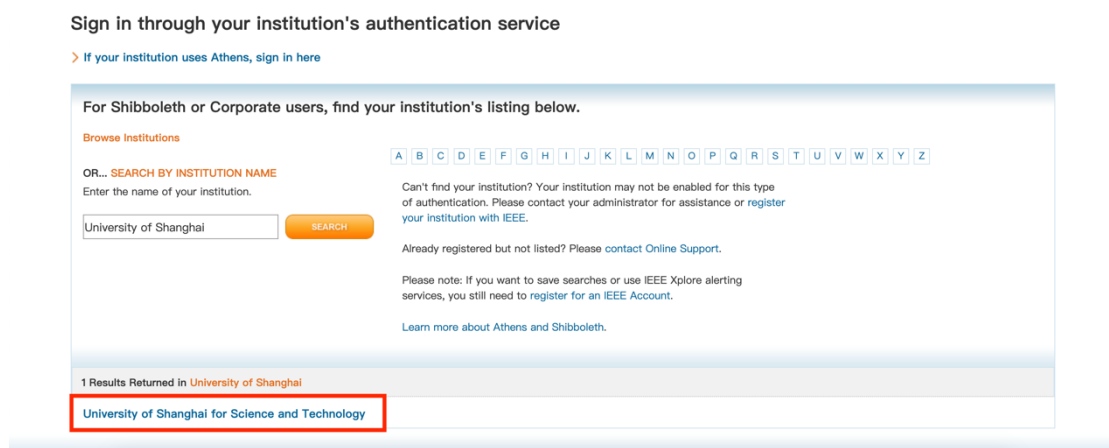

Welcome back. Please log in.

Form for logging in. It includes fields for Email and Password, a Log in button, and a link for forgotten passwords. Below the login fields, there are three options: "Log in using a corporate account", "Log in via Shibboleth or Athens" (circled in red), and "Problems logging in?".

3) 在 Log in via Shibboleth 上面的“Select your institution”输入：“University of Shanghai for Science and Technology”

- 4) 进入上海理工大学登录页面，输入我校统一身份认证的用户名、密码。验证成功后，即可访问 SpringerLink 文献资源。

5. IEEE

- 1) 点击 <https://ieeexplore.ieee.org/> 登录 IEEE Xplore 平台，选择页面上方的“Institutional Sign In”。

2) 点击 Shibboleth。

3) 在弹出的界面，查找“University of Shanghai for Science and Technology”或在检索框内输入“University of Shanghai for Science and Technology”进行检索。

4) 进入上海理工大学登录页面，输入我校统一身份认证的用户名、密码。验证成功后，即可访问 EBSCO 的文献资源。

账号

密码

不保存账号信息

清除历史授权信息

登录

6. EBSCO

- 1) 在浏览器地址栏中输入平台域名 <https://search.ebscohost.com/>； 点击 Institutional Login。

A screenshot of the EBSCO Sign In page. At the top, it says 'EBSCO' and 'EBSCO Support Site'. Below that is a 'Sign In' section. There is a 'Sign in with Google' button. Below that is an 'Or' separator. Then there are input fields for 'User ID' and 'Password'. Below these is a blue 'Sign In' button. Underneath the blue button is a red-bordered box containing the text 'Institutional Login'. Below that is the text 'OpenAthens Login'. At the bottom of the page, there is a small red text notice: 'Important User Information: Remote access to EBSCO's'.