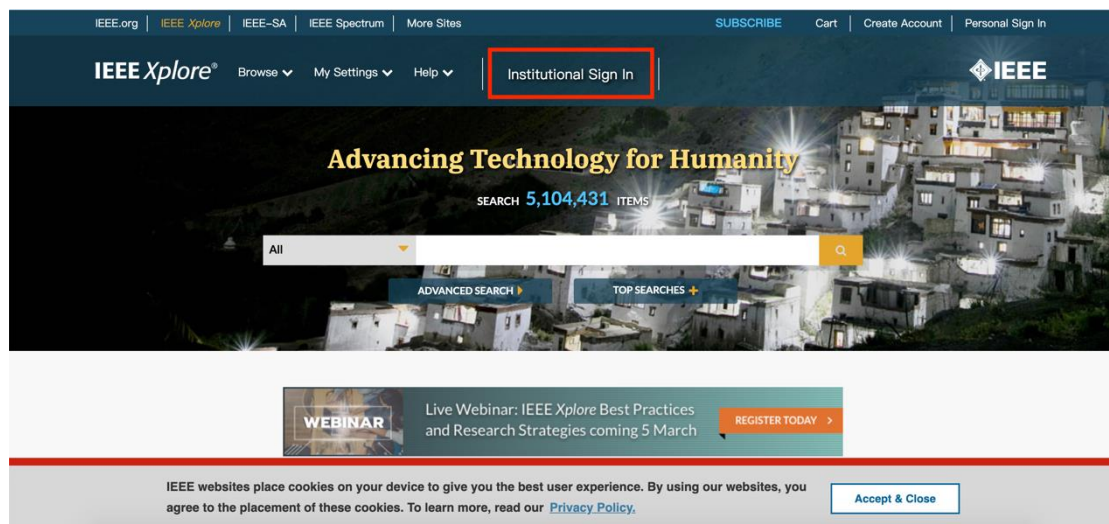

Welcome back. Please log in.

Form for logging in. It includes fields for Email and Password, a Log in button, and a link for forgotten passwords. Below the login fields, there are three options: "Log in using a corporate account", "Log in via Shibboleth or Athens" (circled in red), and "Problems logging in?".

3) 在 Log in via Shibboleth 上面的“Select your institution”输入：“University of Shanghai for Science and Technology”

- 4) 进入上海理工大学登录页面，输入我校统一身份认证的用户名、密码。验证成功后，即可访问 SpringerLink 文献资源。

5. IEEE

- 1) 点击 <https://ieeexplore.ieee.org/> 登录 IEEE Xplore 平台，选择页面上方的“Institutional Sign In”。

2) 点击 Shibboleth。

3) 在弹出的界面，查找“University of Shanghai for Science and Technology”或在检索框内输入“University of Shanghai for Science and Technology”进行检索。

4) 进入上海理工大学登录页面，输入我校统一身份认证的用户名、密码。验证成功后，即可访问 EBSCO 的文献资源。

账号

密码

不保存账号信息

清除历史授权信息

登录

6. EBSCO

- 1) 在浏览器地址栏中输入平台域名 <https://search.ebscohost.com/>； 点击 Institutional Login。

A screenshot of the EBSCO Sign In page. At the top, it says 'EBSCO' and 'EBSCO Support Site'. Below that is a 'Sign In' section. There is a 'Sign in with Google' button. Below that is an 'Or' separator. Then there are input fields for 'User ID' and 'Password'. Below these is a blue 'Sign In' button. Underneath the blue button is a red-bordered box containing the text 'Institutional Login'. Below that is the text 'OpenAthens Login'. At the bottom of the page, there is a small red text notice: 'Important User Information: Remote access to EBSCO's'.